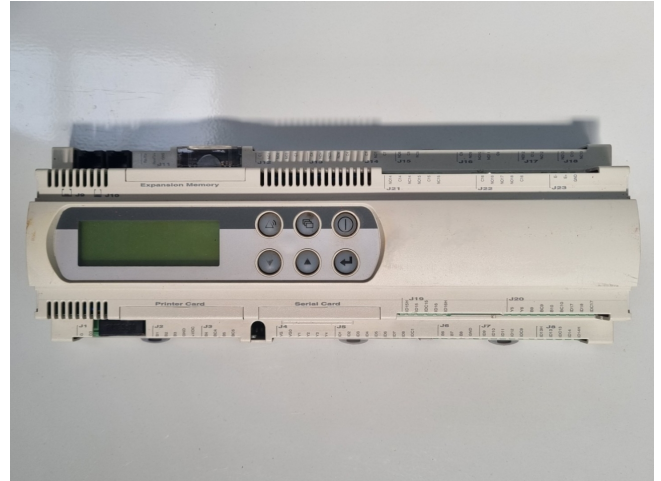

Carel PCO2DA0BL0

Specifications

Brand	Carel
Type	PCO2DA0BL0
Remarks	320x220x70 mm (LxWxH)
Stock	1

Description

Used Carel PCO2DA0BL0

Used Carel PCO2DA0BL0 controller.
Rev. 1.309.